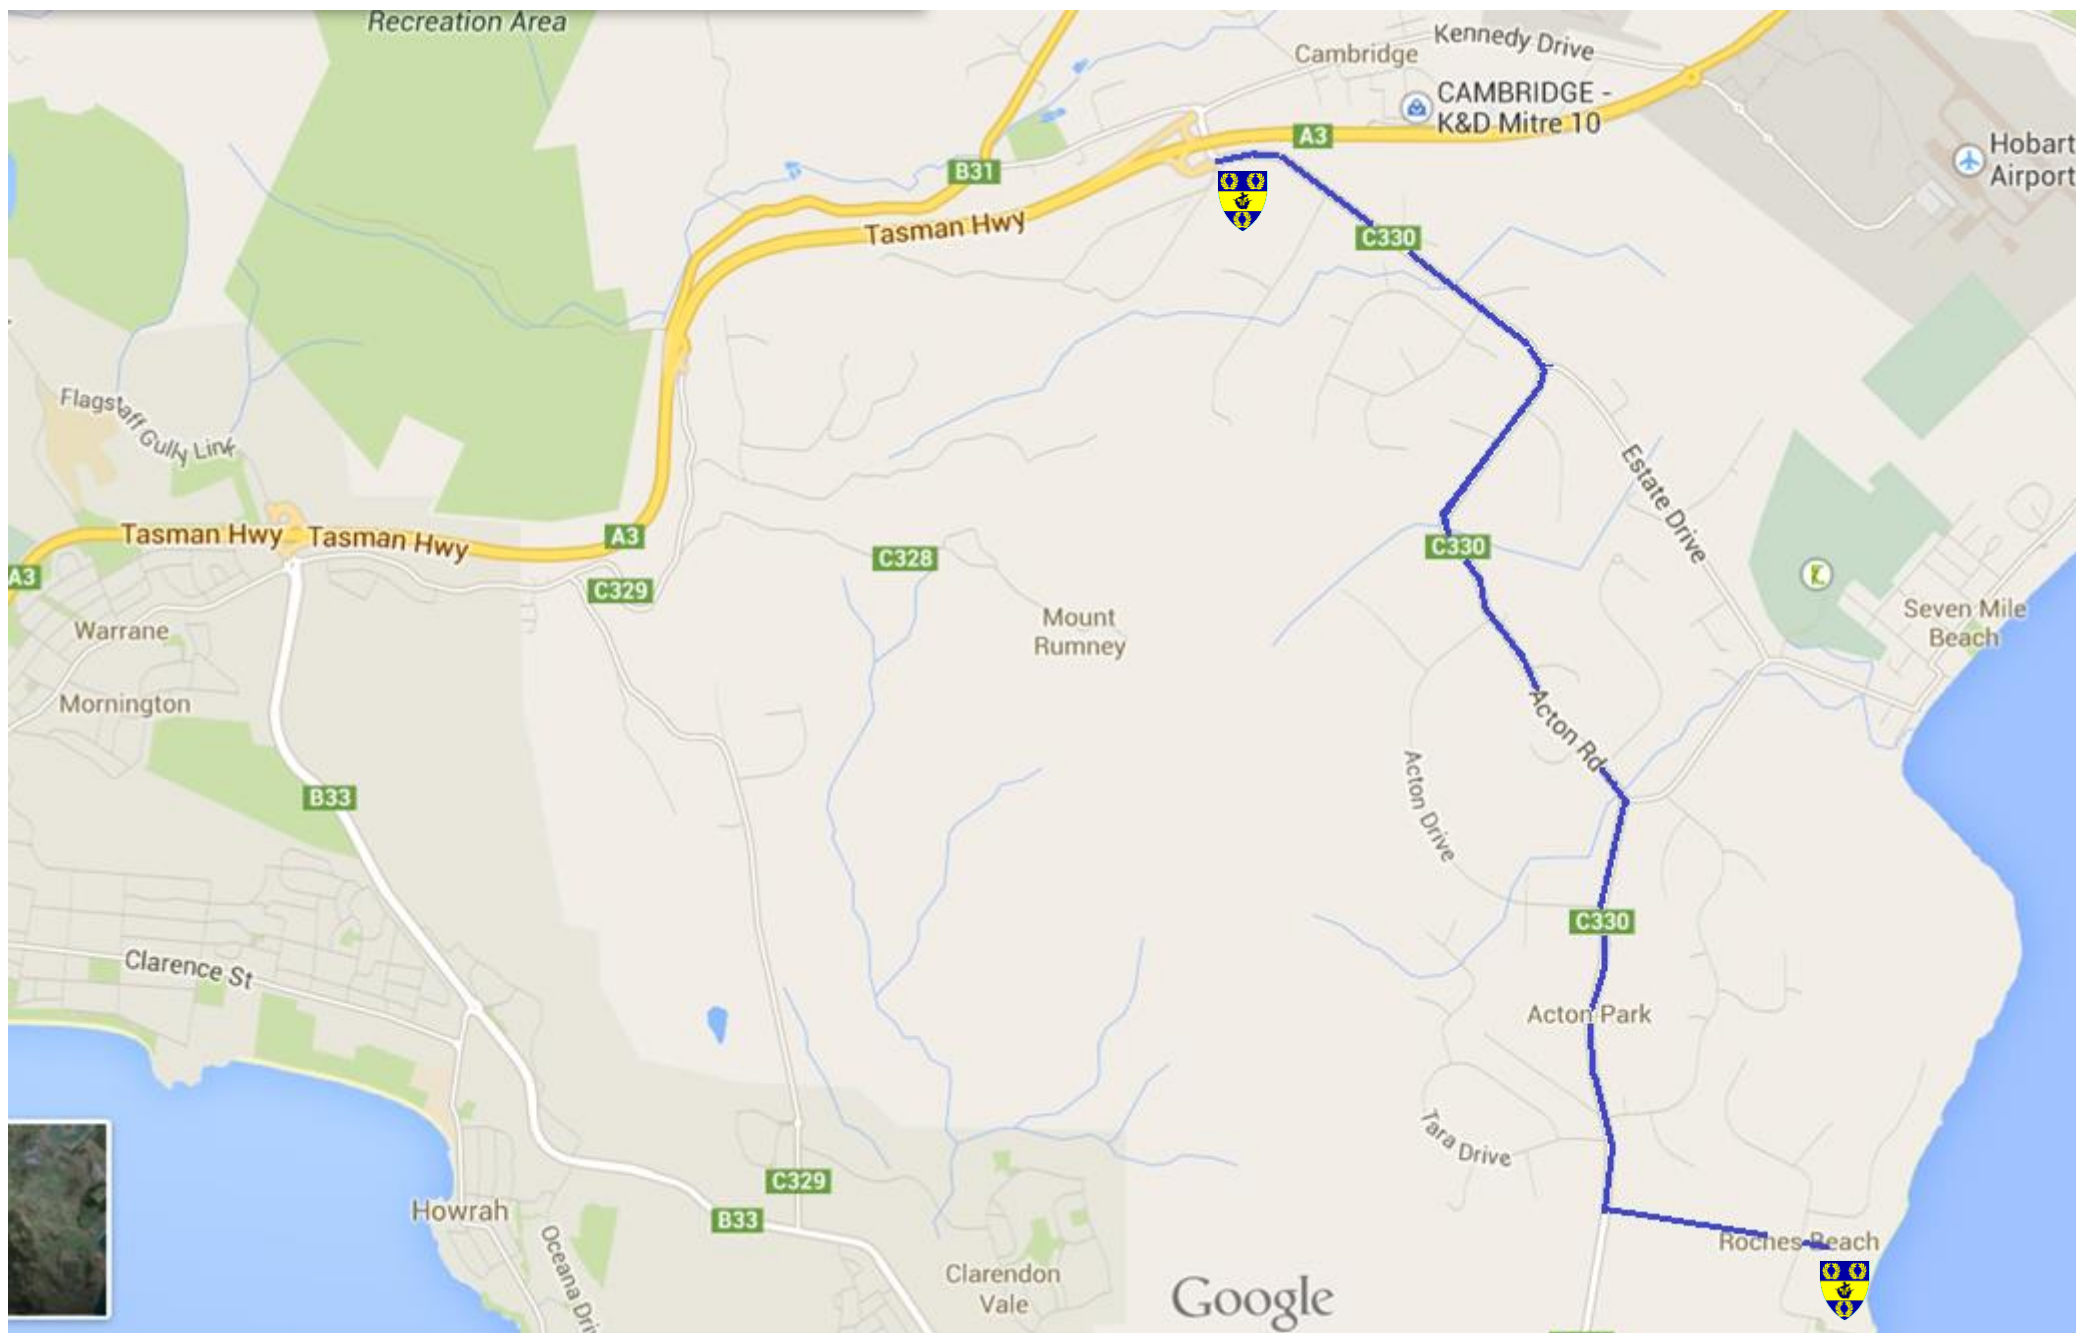

Great Southern Gathering 2014 – Getting There!

Turn on to Acton Road, travel 7.4km then turn left onto Roches Beach Road at the T junction you will see a dirt driveway, follow this onto the site.